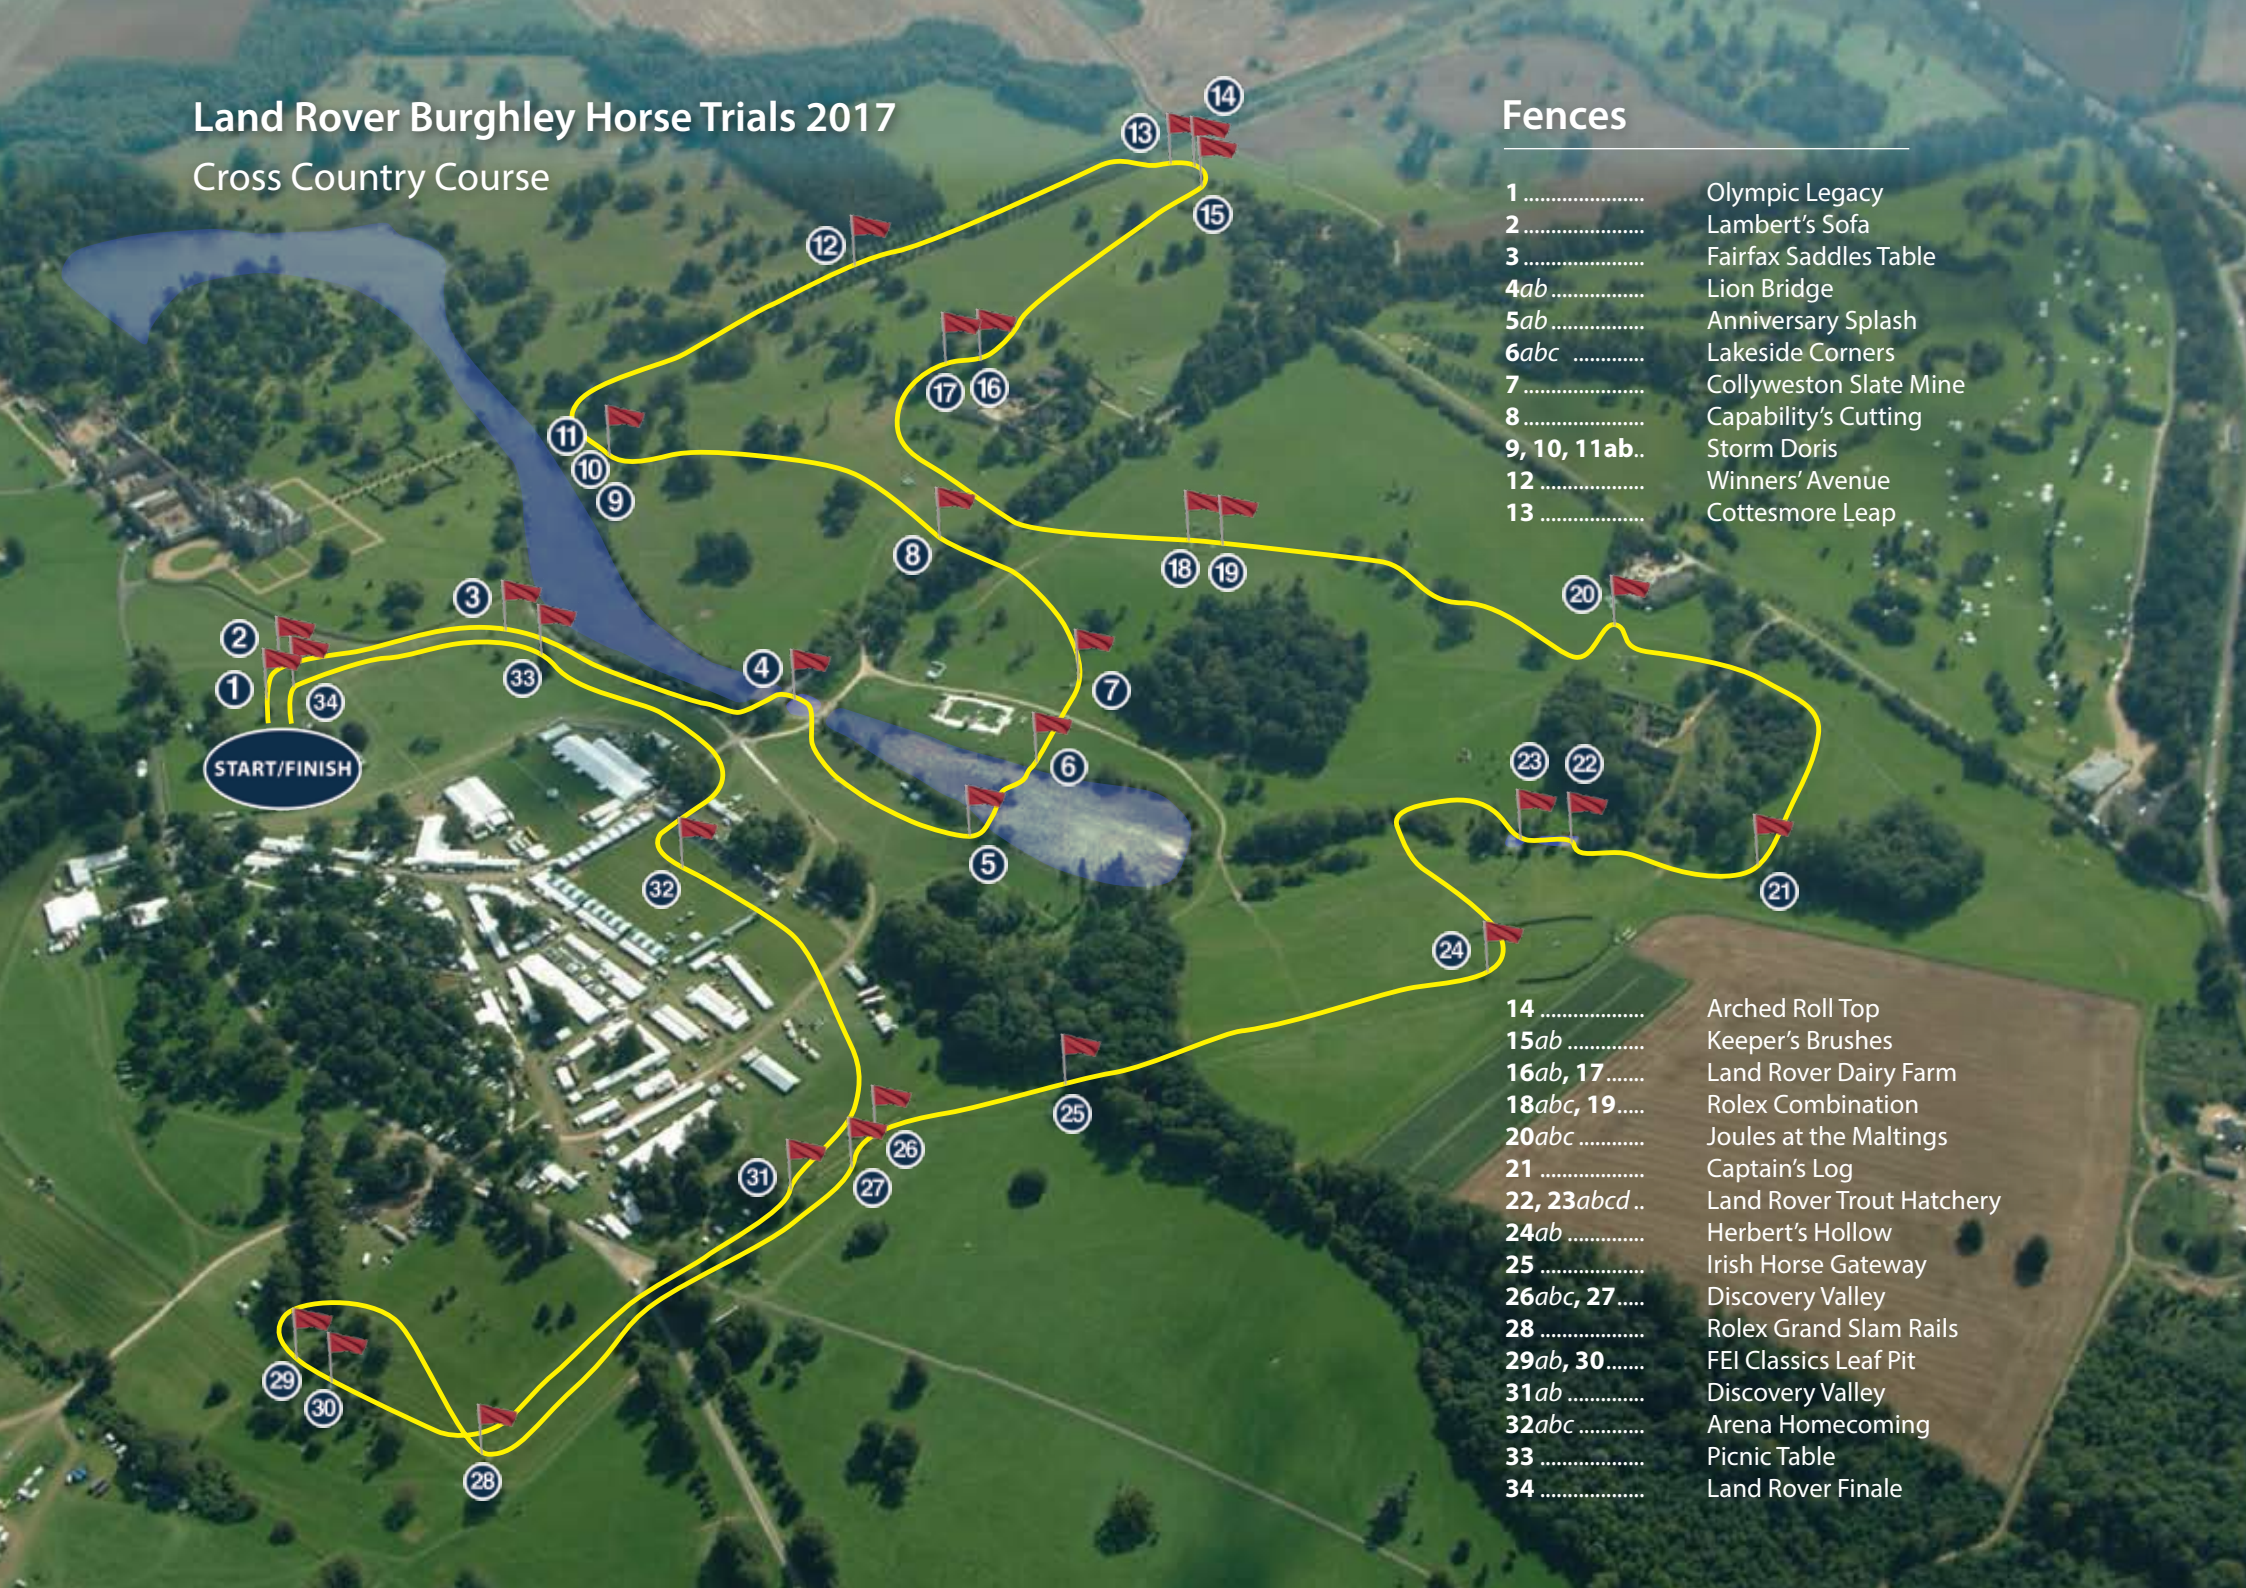

Land Rover Burghley Horse Trials 2017

Cross Country Course

Fences

- | | |
|-----------------|---------------------------|
| 1 | Olympic Legacy |
| 2 | Lambert's Sofa |
| 3 | Fairfax Saddles Table |
| 4ab | Lion Bridge |
| 5ab | Anniversary Splash |
| 6abc | Lakeside Corners |
| 7 | Collyweston Slate Mine |
| 8 | Capability's Cutting |
| 9, 10, 11ab.. | Storm Doris |
| 12 | Winners' Avenue |
| 13 | Cottesmore Leap |
| | |
| 14 | Arched Roll Top |
| 15ab | Keeper's Brushes |
| 16ab, 17 | Land Rover Dairy Farm |
| 18abc, 19 | Rolex Combination |
| 20abc | Joules at the Maltings |
| 21 | Captain's Log |
| 22, 23abcd .. | Land Rover Trout Hatchery |
| 24ab | Herbert's Hollow |
| 25 | Irish Horse Gateway |
| 26abc, 27 | Discovery Valley |
| 28 | Rolex Grand Slam Rails |
| 29ab, 30 | FEI Classics Leaf Pit |
| 31ab | Discovery Valley |
| 32abc | Arena Homecoming |
| 33 | Picnic Table |
| 34 | Land Rover Finale |