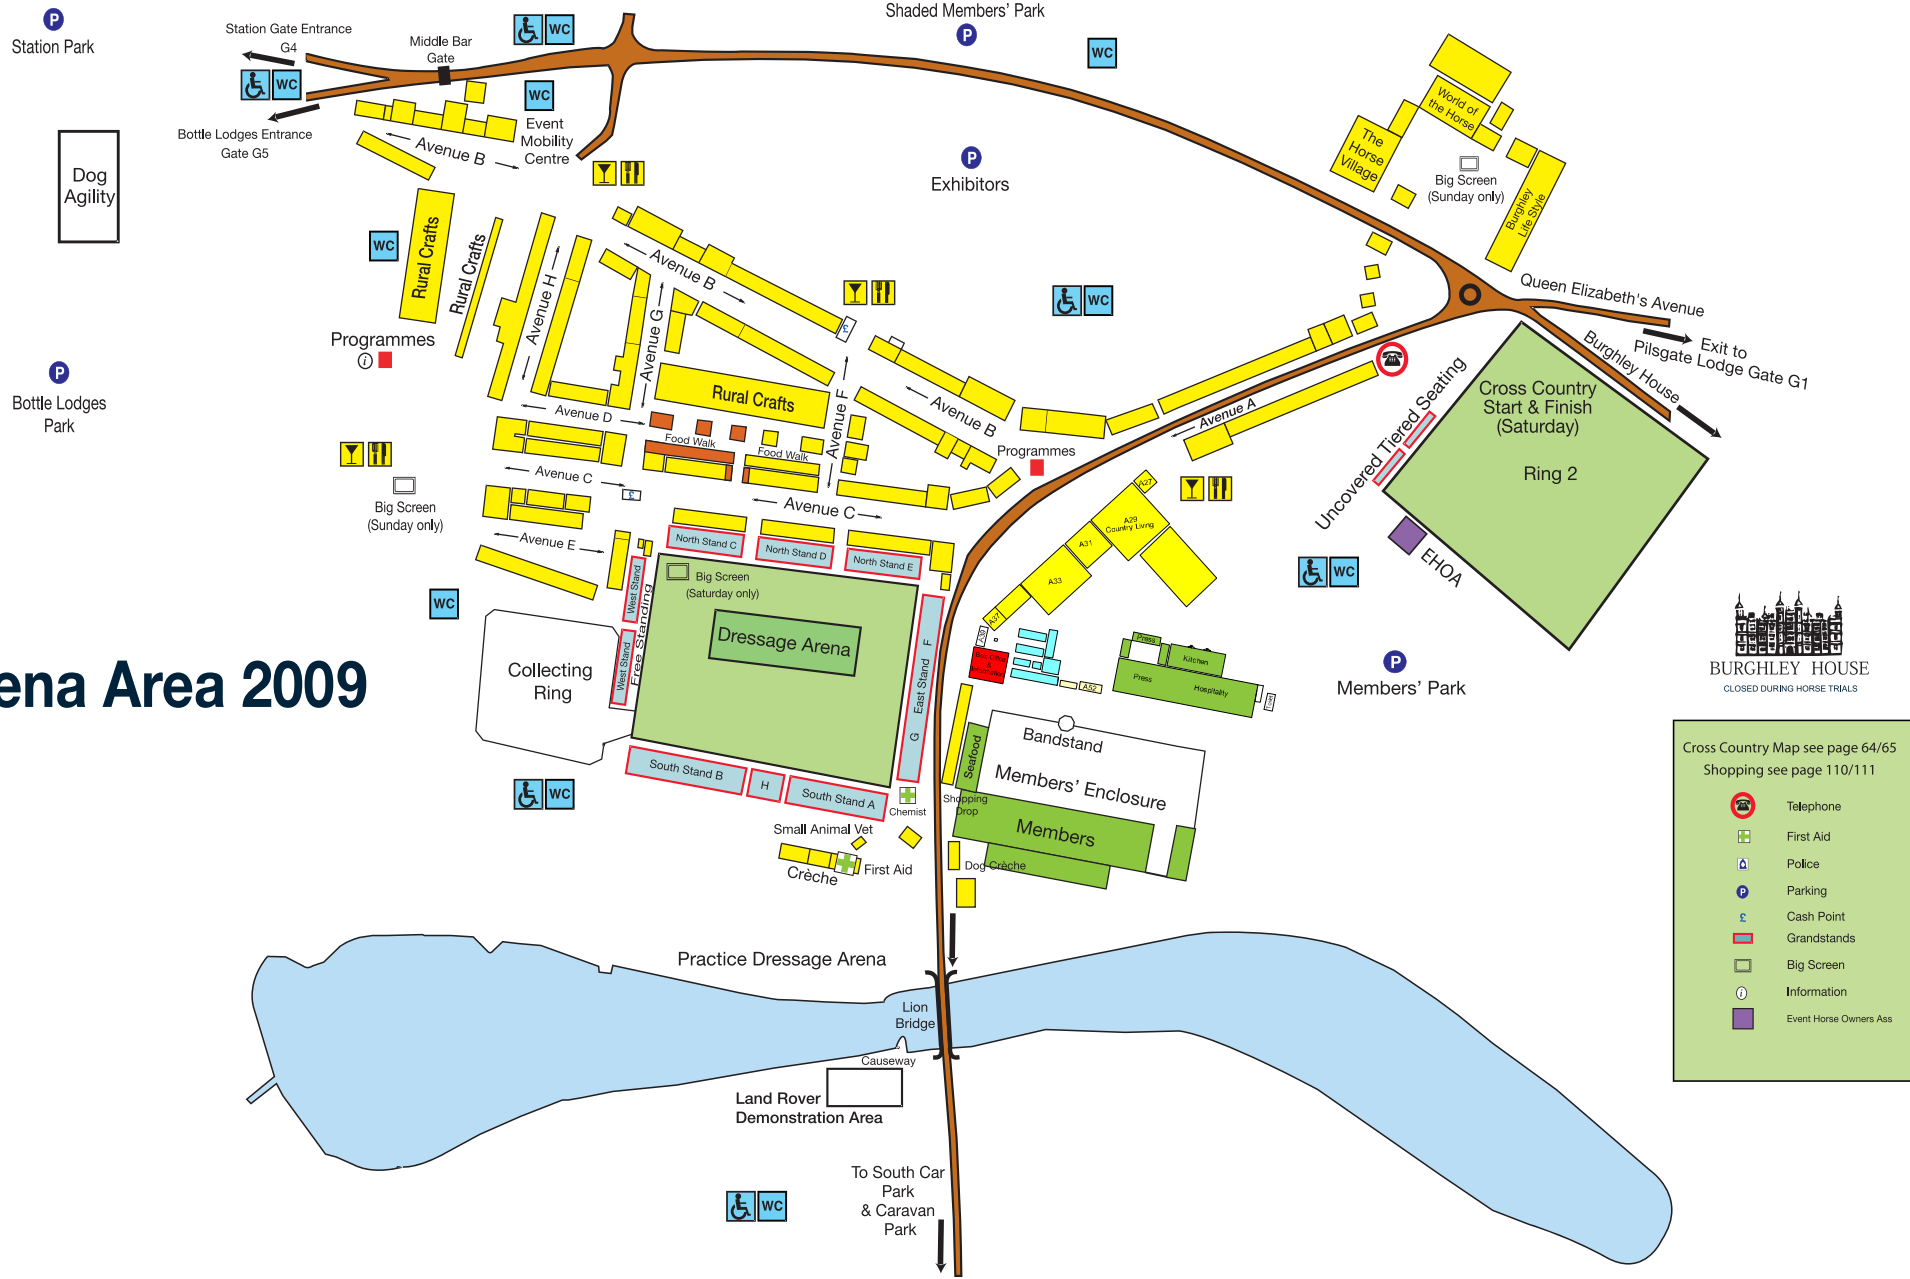

# Arena Area 2009

Cross Country Map see page 64/65  
Shopping see page 110/111

	Telephone
	First Aid
	Police
	Parking
	Cash Point
	Grandstands
	Big Screen
	Information
	Event Horse Owners Ass